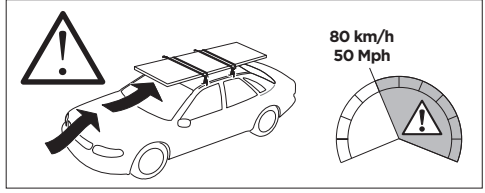

1

Kit 145367 TOYOTA Prius (XW60), 5-dr Hatchback, 23-

Bring your life
thule.com